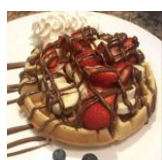

Gaufre / Waffle

Gaufre pistache / Pistachio Waffle

CA$14.95

Gaufre fraise banane / Strawberry Banana Waffle

CA$16.95

Fresh strawberries and bananas atop a waffle, drizzled with chocolate sauce, accompanied by a dollop of whipped cream.

Gaufre spéculoos / Speculoos Waffle

CA$13.95