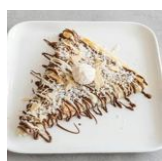

Crêpe kinder / Kinder Crepe

CA\$13.95

Delicate crepe topped with milk chocolate pieces, drizzled with white and milk chocolate sauces.

Crêpe pistache / Pistachio Crepe

CA\$14.95

A delicate crepe filled with crushed pistachios, drizzled with chocolate and pistachio sauce, topped with a sprinkle of chopped pistachios.