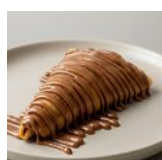

Crêpe Nutella / Nutella Crepe

CA$8.99

Two Nutella-filled crepes. Choice of one box or separate boxes for packaging.