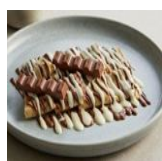

Gaufre Nutella / Nutella Waffle

2 for CA\$15.95

Crispy waffles layered with rich Nutella spread, offering a delightful balance of textures and chocolatey goodness.

Fraise / Strawberry

2 for CA\$13.99

A creamy blend of fresh strawberries and milk, topped with a slice of strawberry.