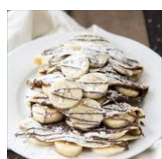

Crêpe / Crepe

Crêpe banane / Banana Crepe

2 for CA$14.95

Sliced bananas layered on a thin crepe, drizzled with chocolate and dusted with powdered sugar.