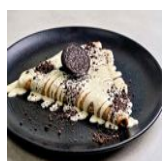

Crêpe Oreo / Oreo Crepe

CA$13.50

A thin crepe topped with white cream sauce, crushed chocolate cookies, and a whole chocolate cookie.