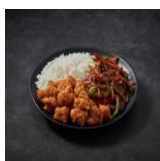

Fried Rice topped with ManchuWOK signature Honey Garlic Chicken and Mixed Vegetables.

CA\$16.25

Create Your Combo

Pick 3 Combo

Your choice of 3 entrées and a choice of rice or noodles.

CA\$19.50

Pick 2 Combo