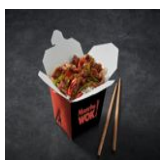

Pick 1 Combo

Your choice of entrée and a choice of rice or noodles.

CA$14.40