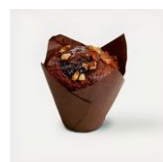

Menu Café Dépôt

Muffin Son, Dattes et Noix / Dates & Nuts

CA$3.75

Muffin cuit sur place/Baked on site muffin