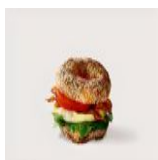

Sandwich BLT avec ouf / BLT with Egg

Bacon Lettuce Tomato with egg. Can come with english muffin, montreal bagel, or white toasts

CA$6.50