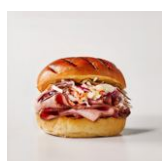

Steak et fromage / Cheese steak

CA\$11.85

Steak, oignons caramélisés, fromage mozzarella et mayo épicé

Dinde, Brie & Avocat / Turkey Brie Avocado

CA\$11.25

Sliced turkey, creamy brie, and ripe avocado on crusty bread with fresh greens.