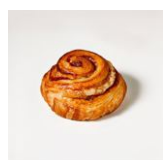

CA\$5.15

Golden-baked cookie generously studded with chocolate chunks, offering a rich and satisfying treat.

Carré aux dattes / Date square

CA\$4.35

Layered pastry with a dense, sweet date filling and a crumbly oat topping.