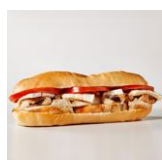

Sandwich saumon fumé / Smoked Salmon Sandwich

CA\$11.25

Saumon fumé, fromage à la crème, oignons rouges, câpres. / Smoked salmon, cream cheese, pesto, red onions, capers.

Proscuitto Sandwich

CA\$11.25

A long sandwich filled with thinly sliced prosciutto and fresh arugula on a crusty baguette.