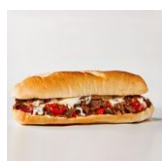

Wrap Poulet Club / Club chicken wrap

CA\$11.25

A wrap filled with diced chicken, crispy bacon, fresh lettuce, and tomato slices.

Jambon fromage suisse / Ham & swiss cheese

CA\$11.25

Jambon, fromage suisse, laitue, tomates sauce miel et dijon