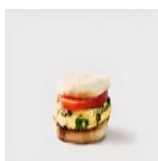

Omelette feta épinards / Feta & Spinach Omelette Sandwich

Feta cheese, spinach egg omelette with a slice of tomato

CA$6.50