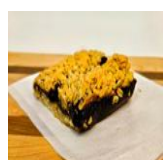

CA\$3.75

A moist muffin dotted with juicy blueberries throughout.

Muffin "Red velvet"

CA\$4.70

A rich red velvet muffin topped with a smooth cream cheese frosting and sprinkled with red velvet crumbs.

Biscuit gourmet / Gourmet cookie

CA\$5.15

Golden-baked cookie generously studded with chocolate chunks, offering a rich and satisfying treat.

Carré aux dattes / Date square

CA\$4.35

Layered pastry with a dense, sweet date filling and a crumbly oat topping.