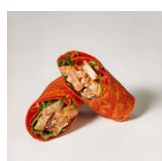

Wrap Poulet Cajun / Chicken Cajun Wrap **CA$11.25**

Wrap au poulet mariné dans notre sauce cajun, laitue, sauce césar . Grillé sur le panini/ Cajun seasoned grilled chicken, lettuce, caesar dressing