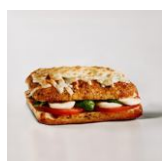

Caprese

CA$11.60

Tomate, fromage bocconcini, basilic frais, pesto vert, réduction balsamique / Tomato, bocconcini cheese, fresh basil, green pesto, balsamic glaze