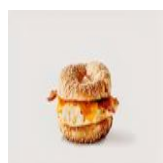

Sandwich ouf fromage bacon / Egg Cheese & Bacon Sandwich

Egg, cheese, and bacon on choice of English muffin, potato bread, or bagel.

CA$6.50