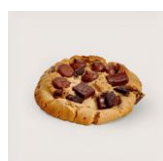

CA\$3.75

A moist muffin dotted with juicy blueberries throughout.

Muffin "Red velvet"

CA\$4.70

A rich red velvet muffin topped with a smooth cream cheese frosting and sprinkled with red velvet crumbs.

Biscuit gourmet / Gourmet cookie