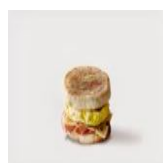

Mini-omelettes with options of egg white, red peppers & spinach or egg, cheese & bacon. Milk choices: 3.25%, 2%, skim, oat, soy, almond, coconut, or macadam.

CA\$6.65

Pain grillé fromage / Toasts with Cheese

Grilled cheese on your choice of wheat or whole wheat bread.

CA\$5.00

Sandwich ouf fromage bacon / Egg Cheese & Bacon Sandwich

Egg, cheese, and bacon on choice of English muffin, potato bread, or bagel.

CA\$6.50