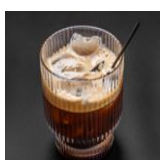

A dessert combining the rich texture of a brownie with the chewiness of a cookie.

6,50 \$

Nouds à la cannelle/Cinnamon Knots

Soft dough knots infused with cinnamon for a warm, aromatic treat.

5,25 \$

Cappuccino

Espresso combined with steamed milk and a layer of frothy foam.

5,85 \$

Latté

Creamy espresso blend with steamed milk, offering a smooth and rich coffee experience.

5,75 \$

Freddo Espresso

Chilled espresso served over ice for a smooth, refreshing coffee experience.

5,85 \$

The Classics

Espresso

A concentrated coffee shot with a rich, bold taste and smooth finish.

4,55 \$

Menu Estiatorio Marmo

Double Espresso

A concentrated coffee shot offering a bold and intense flavour.

5,20 \$

Cappuccino

Espresso combined with steamed milk and a layer of frothy foam.

5,85 \$

Macchiato

Espresso topped with a small amount of steamed milk, offering a balanced coffee experience.

4,80 \$

Latté