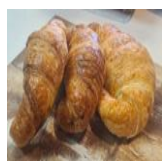

Menu Coco Pralin

BAGUETTE PARGIOT

14,99 $

Mouth watering piece of pargiot topped on a baguette with your choice of sauces and toppings.

AMUSES GUELES / APPETIZERS

KNISHES AU POMME DE TERRE (2MCX)

4,50 $

Pack of 2 our famous hot Potato Knishes

BOREKAS POMME DE TERRE (2mcx)

4,50 $

Pastry dough filled with a potato based filling.

EGGROLL VEGETARIAN (2 MCX)

4,00 $

Pastry dough filled with our sauteed veggies and cabbage

HOT DOG BLANKET (12MCX)

12,00 $

Wrapped hot dog in a blanket.

SOUPE DU JOUR / SOUP OF THE DAY (16OZ)

4,99 $

CIGARS A LA VIANDE (10 MCX)

15,00 $

Tender cigars filled with meat.

VIENNOISERIE

CROISSANT NATURE

3,00 $

A flaky and light croissant.