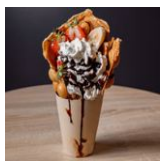

Chocolat / Chocolate

Gaufre, banane, fraise, crème et chocolat. / Waffle, banana, strawberry, cream and chocolate.

CA$7.99

Sirop d'érable pur / Pure Maple Syrup

Gaufre, banane, fraise, creme et sirop d'erable. / Waffle, banana, strawberry, cream and maple syrup.

CA$7.99