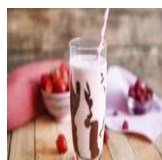

Jorge Smoothie

CA$7.95

Fraise, poudre de cacao, beurre de cacahuète et lait. / Strawberry, cacao powder, peanut butter and milk.