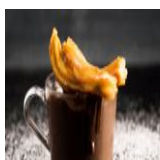

Churros farcis / Stuffed Churros

CA$7.99

Churros ordinaires roulés dans du sucre à la cannelle et fourrés au dulce de leche, au Nutella ou au lait concentré. / Regular churros rolled in cinnamon sugar filled with dulce de leche, Nutella or condensed milk.