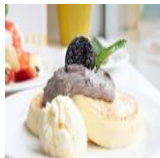

Pancake cookies et crème / Cookies and Cream Pancake

CA$14.99

Fluffy pancake topped with cookies and cream mousse, garnished with a whole cookie and served with a scoop of vanilla ice cream.

Pain perdu / French Toast

CA$13.99

French toast made with Japanese milk bread, soaked in a condensed milk and egg mixture, topped with powdered sugar.

Pancakes au biscoff / Biscoff Pancakes

CA$17.99

Fluffy Japanese pancakes topped with Biscoff cookie spread and crumbles, offering a unique blend of sweet and spiced flavors.