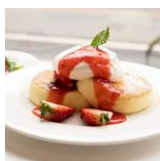

Pancakes à la fraise / Strawberry Pancakes

CA$14.99

Fluffy pancakes topped with fresh strawberries, a dollop of whipped cream, and strawberry sauce.