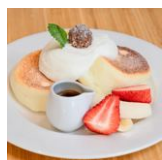

Pancake nutella banane / Nutella Banana Pancake

CA$14.99

Fluffy pancakes topped with Nutella, banana slices, fresh strawberries, whipped cream, and a chocolate truffle.