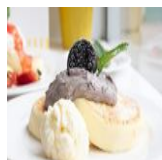

Menu Fuwa Fuwa Montréal

Pancake cookies et crème / Cookies and Cream Pancake

CA$14.99

Fluffy pancake topped with cookies and cream mousse, garnished with a whole cookie and served with a scoop of vanilla ice cream.

Latté au matcha et à la fraise / Matcha Strawberry Latte

CA$6.00

Matcha and strawberry latte. Choice of milk: whole, oat, soy, or almond.

Pancake souffle / Puffed Pancake

CA$12.99

Puffed pancake: Light and airy Japanese soufflé pancake, typically served with whipped cream, butter, and maple syrup.