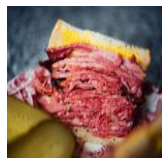

Most Ordered

Sandwich viande fumée/smoked meat sandwich

CA$20.70