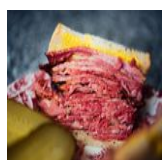

Sandwich viande fumée/smoked meat sandwich

CA$20.70