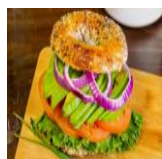

Sandwich à l'avocat / Avocado Sandwich

CA$9.59

Bagel de votre choix rempli d'avocat frais et de légumes de votre choix. / Bagel of your choice filled with fresh Avocado and vegetables of your choice.

Schmear fromage à la crème / Schmear Cheese Bagel

CA$4.99

Bagel de votre choix enduit d'une couche de fromage frais à la crème. / Bagel of your choice smeared with a layer of fresh cream cheese.

Sandwich fromage à la crème / Cream Cheese Sandwich

CA$9.59

Bagel de votre choix avec l'option de notre fromage à la crème nature ou aromatisé et légumes de votre choix. / Bagel of your choice with the option of our plain or flavored cream cheese and vegetable of your choice.

Sandwich à la tartinade Lox / Lox Spread Sandwich

CA$10.25

Bagel de votre choix garni de notre fameuse tartinade de lox et légumes de votre choix. / Bagel of your choice filled with our famous lox spread and vegetables of your choice.

Sandwich bagel au beurre / Butter Bagel Sandwich

CA$3.77

Bagel de votre choix grillé enduit de beurre. / Bagel of your choice toasted smeared with butter.

Sandwich au thon épicé / Spicy Tuna Sandwich

CA$10.25

Bagel de votre choix garni de notre thon épicé maison et des légumes de votre choix. / Bagel of your choice filled with our homemade spiced tuna and vegetables of your choice.